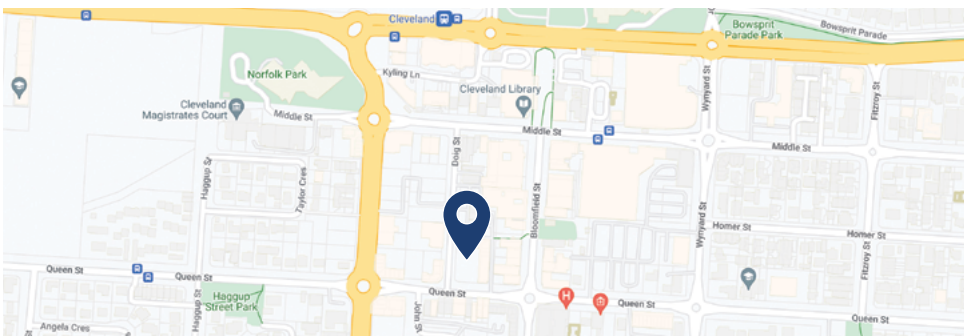

## QUEEN STREET SPECIALISTS

Suite 2A, Level 6/141 Queen Street, Brisbane QLD 4000

Parking: pre-book online for Uptown, Wintergarden or directly below us at 140 Elizabeth Street.

## BRISBANE FACE AND JAW SURGERY – EVERTON PARK

Level 1, 471-487 South Pine Road, Everton Park QLD 4053

If you are coming to see us at Everton Park, there is complimentary parking in front of the rooms.

## BAYSIDE EYE CLINIC – CLEVELAND

Village Square, 5/124 Queen Street, Cleveland QLD, 4163

Free parking is available in the Village Square carpark directly outside the clinic.