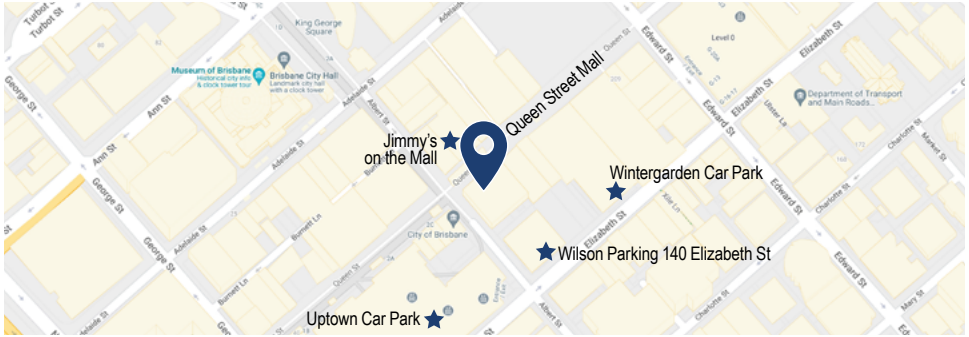

# PRACTICE LOCATIONS

## QUEEN STREET SPECIALISTS

Suite 2A, Level 6/141 Queen Street, Brisbane QLD 4000

Parking: pre-book online for Uptown, Wintergarden or directly below us at 140 Elizabeth Street.

## BRISBANE FACE AND JAW SURGERY – EVERTON PARK

Level 1, 471-487 South Pine Road, Everton Park QLD 4053

If you are coming to see us at Everton Park, there is complimentary parking in front of the rooms.

## BAYSIDE EYE CLINIC – CLEVELAND

Village Square, 5/124 Queen Street, Cleveland QLD, 4163

Free parking is available in the Village Square carpark directly outside the clinic.