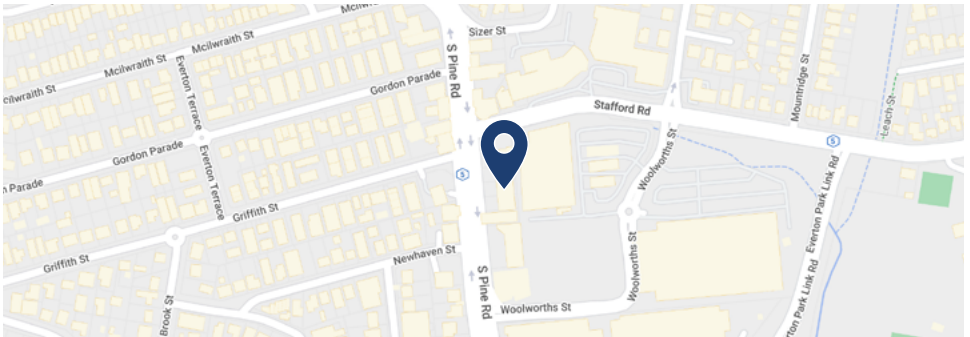

## QUEEN STREET SPECIALISTS

Suite 2A, Level 6/141 Queen Street, Brisbane QLD 4000

Parking: pre-book online for Uptown, Wintergarden or directly below us at 140 Elizabeth Street.

## BRISBANE FACE AND JAW SURGERY – EVERTON PARK

Level 1, 471-487 South Pine Road, Everton Park QLD 4053

If you are coming to see us at Everton Park, there is complimentary parking in front of the rooms.

## BAYSIDE EYE CLINIC – CLEVELAND

Village Square, 5/124 Queen Street, Cleveland QLD, 4163

Free parking is available in the Village Square carpark directly outside the clinic.